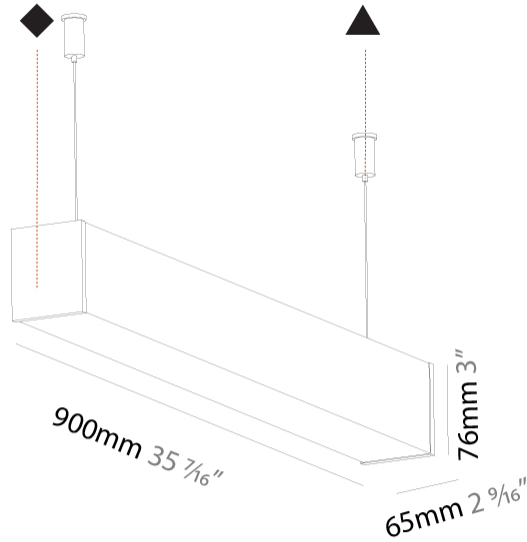

GENERAL

Series: Fino
Brand: Prolicht
Division: Architectural
Mounting Type: Suspension
Mounting Location: Ceiling
Subcategory: Profile

PHYSICAL

Shape: Rectangle
Length (mm): 900
Length (in): 35 7/16
Width (mm): 65
Width (in): 2 9/16
Height (mm): 76
Height (in): 3
Max. Overall Height (mm): 2076
Max. Overall Height (in): 81 3/4
Light Distribution: Omnidirectional
Weight (kg): 2.954
Weight (lbs): 6.512
Diffuser: PMMA - Opal
Fixture Finish: SSR / BKV / CWI / CRY / HAB / UFT / ITA / RUA / FTG / MYG / LOD / PUS / FRO / FUP / KIA / POP / BLS / SPG / MEY / GOH / GUM / CHC / COM / ABZ / JAG / OBR / MOS / ROR
Fixture Material: Aluminum
Cable Details: 2000mm or 4000mm Transparent Cable
Upon Request: Cable colour - White / Black / Orange / Red

ELECTRICAL

Lamp Type: LED (Zhaga Standard)
Input Wattage (W): 15
Total Output Wattage (W): 12 / 11.2 (3500K)
Dimming: Non-Dimming / Phase Dimming (120Vac only) / 0-10V Dimming
Driver Included: Yes
Driver Location: Integrated
Driver Type: Constant Current - 120 / 277Vac
Driver Class: Class 2
Input Voltage (V): 120 - 277
Constant Current (MA): 350 / 375 (3500K)

LED

Color Temperature (°K): 3000 / 3500 / 4000
Max. Delivered Lumen (lm): 1710 / 1774 / 1810
CRI: >80 CRI
Lamp Life (hrs): 50000

OPTICAL

RATINGS AND CERTIFICATIONS

Certified By: Certified for North American Standards
IP rating: IP20