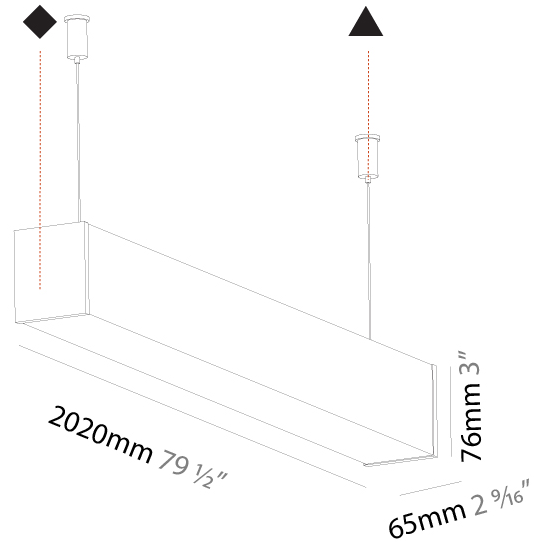

GENERAL

Series: Fino
Brand: Prolicht
Division: Architectural
Mounting Type: Suspension
Mounting Location: Ceiling
Subcategory: Profile

PHYSICAL

Shape: Rectangle
Length (mm): 2020
Length (in): 79 1/2
Width (mm): 65
Width (in): 2 9/16
Height (mm): 76
Height (in): 3
Max. Overall Height (mm): 2076
Max. Overall Height (in): 81 3/4
Light Distribution: Omnidirectional
Weight (kg): 5.669
Weight (lbs): 12.498
Diffuser: PMMA - Opal
Fixture Finish: [SSR / BKV / CWI / CRY / HAB / UFT / ITA / RUA / FTG / MYG / LOD / PUS / FRO / FUP / KIA / POP / BLS / SPG / MEY / GOH / GUM / CHC / COM / ABZ / JAG / OBR / MOS / ROR](#)
Fixture Material: Aluminum
Cable Details: [2000mm or 6000mm Transparent Cable](#)
Upon Request: Cable colour - White / Black / Orange / Red

ELECTRICAL

Lamp Type: LED (Zhaga Standard)
Input Wattage (W): 35
Total Output Wattage (W): 28 / 22.8 (3500K)
Dimming: [Non-Dimming / Phase Dimming (120Vac only) / 0-10V Dimming](#)
Driver Included: Yes
Driver Location: Integrated
Driver Type: Constant Current - 120 / 277Vac
Driver Class: Class 2
Input Voltage (V): 120 - 277
Constant Current (MA): 350 / 700 (3500K)

LED

[Color Temperature (°K): 3000 / 3500 / 4000](#)
Max. Delivered Lumen (lm): 4000 / 4136 / 4220
CRI: >80 CRI
Lamp Life (hrs): 50000

OPTICAL

RATINGS AND CERTIFICATIONS

Certified By: Certified for North American Standards
IP rating: IP20